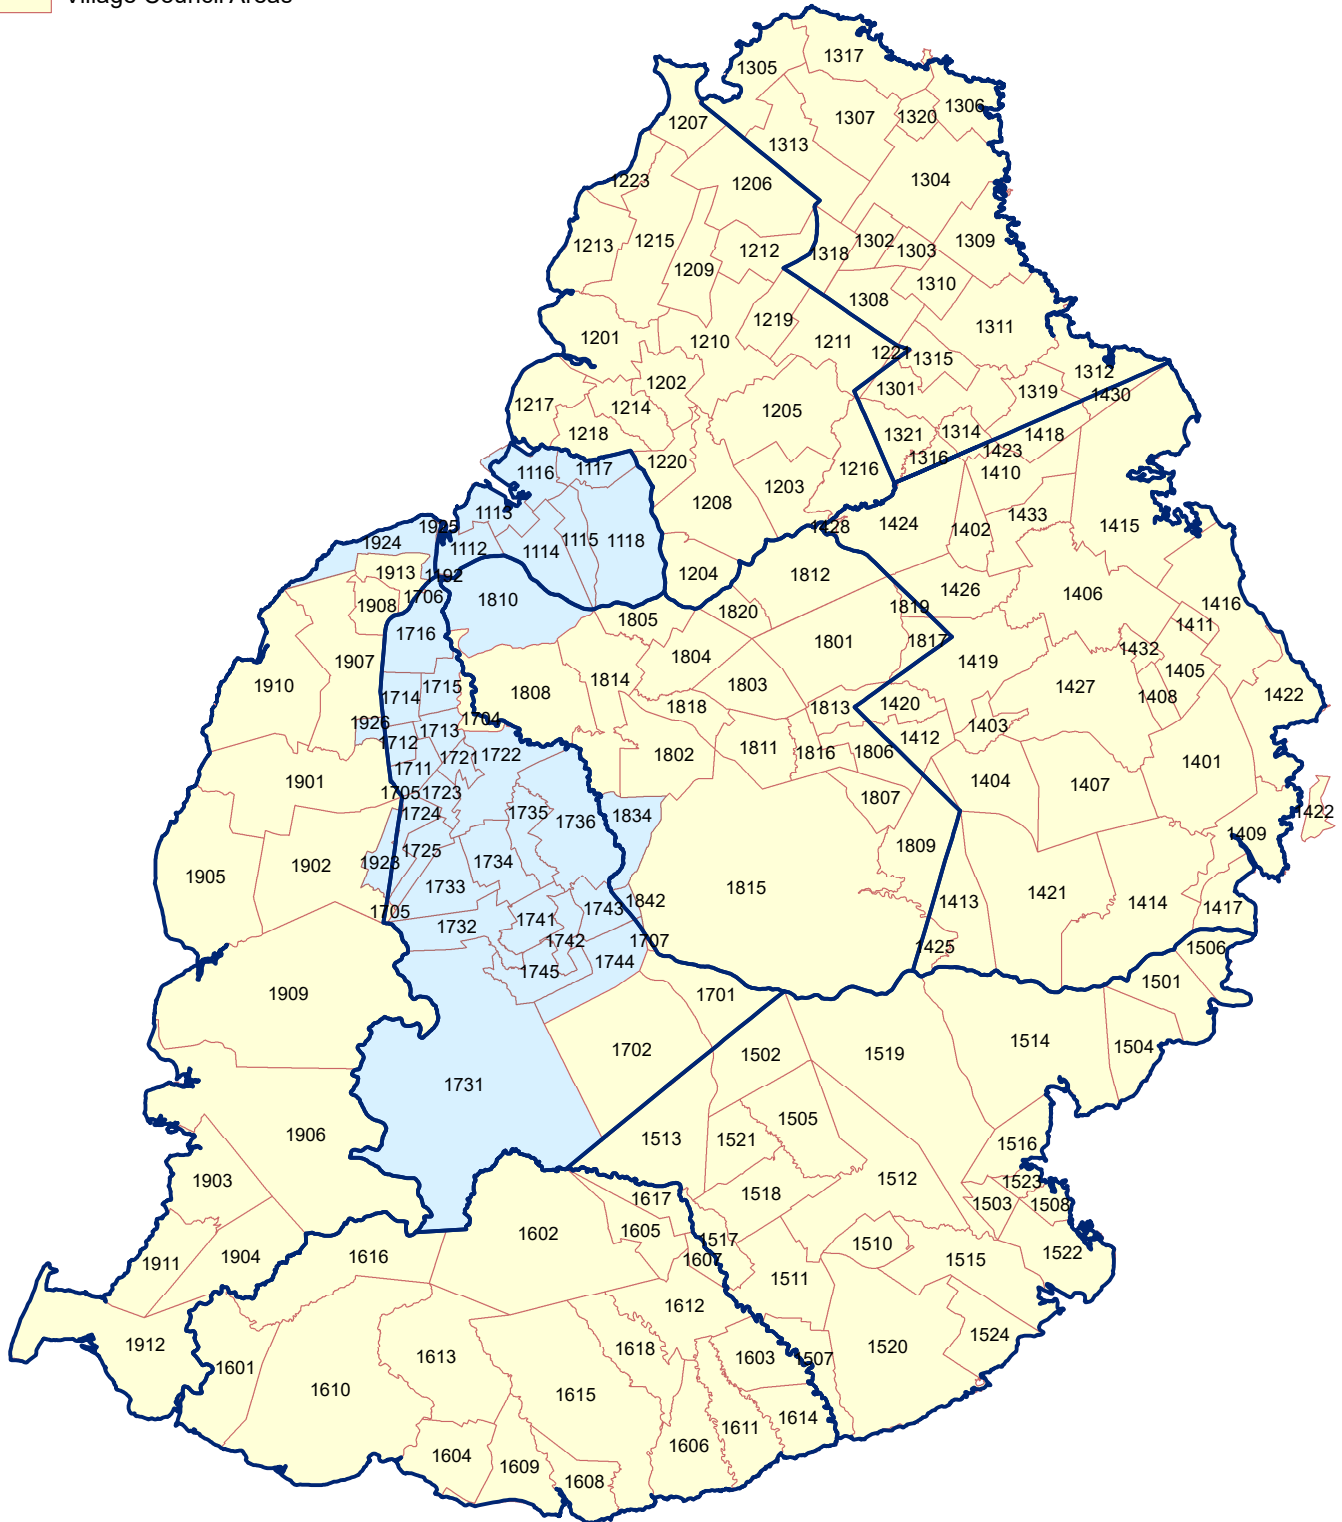

Map of Island of Mauritius showing Municipal and Village Council Areas by District

Legend

- District
- Municipal Council Areas
- Village Council Areas